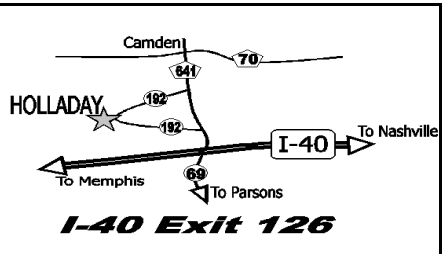

Friday
April 14, 2017
7:00 PM
Variety Show
 Talent
 From Benton County
 and Surrounding Area
ADMISSION \$4

PARADE
Saturday
April 15, 2017
 Line up 9:30 A.M.
 Starting time 10:30 A.M.

Event sponsored by
TRRD, PTH
Individuals, and
local businesses.