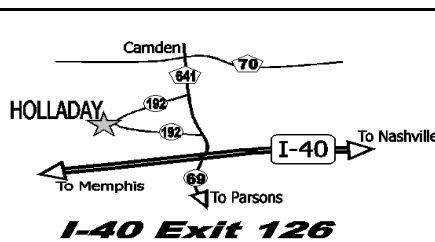

Friday
April 20, 2018
7:00 PM
Variety Show
 Talent
 From Benton County
 and Surrounding Area
ADMISSION \$4

PARADE
Saturday
April 21, 2018
 Line up 9:30 A.M.
 Starting time 10:30 A.M.

Event sponsored by
TRRD, PTH,
Individuals, and
local businesses.